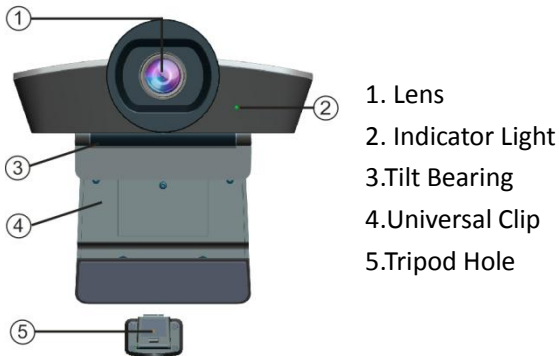

Product Features:

- USB2.0 super speed output;
- 12 megapixel fixed lens, 4x digital zoom;
- 108degree field of viewing;
- Lens distortion rate less than 5% (108° FOV); while even less than 1%(70° FOV)
- 1920x1080p30 high resolution;
- Without motor inside, zero mechanical failure risk;
- WDR, 3DNR, BLC, Anti-flicker feature;
- UVC control (via USB port)
- 2 years warranty

Prestel HD-F1U2 fixed USB HD Video Camera

Spec

Sensor	1/2.8 inch high quality, 2.1 megapixel SONY CMOS sensor
Video Format	1080p30(MJPG), backward compatible
Optical Zoom	12 megapixel fixed lens
Digital Zoom	4X
Field of Viewing	70°/108°
Sensor Resolution	2.1 megapixel
Control Port	USB2.0 (UVC)
Video Port	USB2.0
S/N Ratio	>50dB
Focal Length	f= 4.38mm/2.27mm
Minimum Lux.	0.1 lux
White Balance	Auto/Manual/Indoor/Outdoor
Iris	F 1.8
Electronic Shutter	Auto
Anti-Flicker	50HZ/60HZ/OFF
BLC	ON/OFF
WDR	Supported
Input Voltage	DC5V (US23.0 port)
Dimension (L x Wx H)	118.5mm×88.5mm×63.5mm
Net Weight	0.3KG

Prestel HD-F1U2 fixed USB HD Video Camera

Explanation:

Dimension Drawing : (mm)

Prestel HD-F1U2 fixed USB HD Video Camera

Suggested Installation Modes:

Model 1: on top of laptop

Model 2: on top of monitor

Model 3: on top of flat TV screen

Model 4: at the bottom of TV

Model 5: wall mount