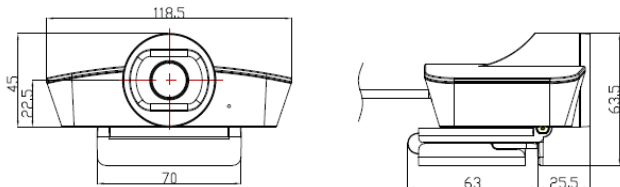

Dimension Drawing : (mm)